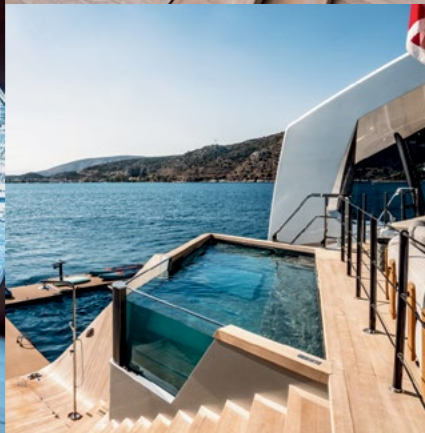

Wellness at Sea-Vicky Masourou, IYC

"Clients seek something emotionally enriching, a moment of genuine relaxation and connection with themselves, not just a treatment."

"A dedicated spa area creates a sense of intention and escape, but flexibility matters-treatments can also happen on deck at sunset or in the privacy of a cabin."

"Spa areas are usually inside for comfort and privacy, yet moments close to the sea, feeling the breeze and hearing the waves, make the experience truly special."

"The atmosphere is key: soft lighting, calming music, and subtle aromatherapy all create a feeling of escape."

"Clients value high-end, trusted products, but the overall experience and quality of the therapist are just as important."

**THIS IS IT, TECNOMAR,
142 '9"/43.5M
IYC**